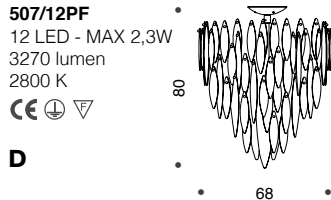

507/12PF
12 LED - MAX 2,3W
3270 lumen
2800 K

D