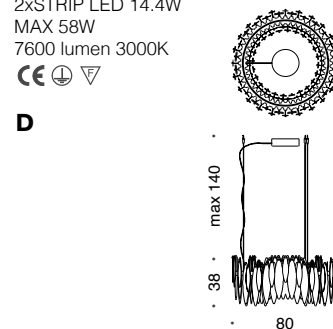

508/12
12 LED - MAX 2,3W
3564 lumen
2800 K

D

508/10
10 LED - MAX 2,3W
2970 lumen
2800 K

D

508/120
2xSTRIP LED 14.4W
MAX 92W
12350 lumen 3000K

D

508/80
2xSTRIP LED 14.4W
MAX 58W
7600 lumen 3000K

D

507/18
18 LED - MAX 2,3W
5346 lumen
2800 K

D

507/12
12 LED - MAX 2,3W
3564 lumen
2800 K

D

507/10
10 LED - MAX 2,3W
2970 lumen
2800 K

D

507/6S
6 LED - MAX 2,3W
1782 lumen
2800 K

D

507/6P
6 LED - MAX 2,3W
1620 lumen
2800 K

D

507/4L
4 LED - MAX 2,3W
1080 lumen
2800 K

D