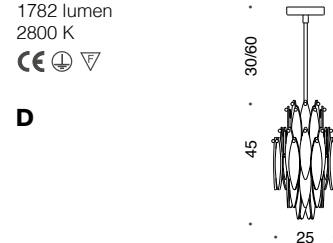

508/12
12 LED - MAX 2,3W
3564 lumen
2800 K

D

508/10
10 LED - MAX 2,3W
2970 lumen
2800 K

D

508/120
2xSTRIP LED 14.4W
MAX 92W
12350 lumen 3000K

D

508/80
2xSTRIP LED 14.4W
MAX 58W
7600 lumen 3000K

D

507/18
18 LED - MAX 2,3W
5346 lumen
2800 K

D

507/12
12 LED - MAX 2,3W
3564 lumen
2800 K

D

507/10
10 LED - MAX 2,3W
2970 lumen
2800 K

D

507/6S
6 LED - MAX 2,3W
1782 lumen
2800 K

D