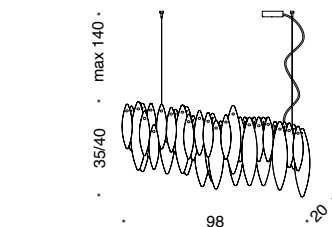

508/12
12 LED - MAX 2,3W
3564 lumen
2800 K

D

508/10
10 LED - MAX 2,3W
2970 lumen
2800 K

D

508/120
2xSTRIP LED 14.4W
MAX 92W
12350 lumen 3000K

D

508/80
2xSTRIP LED 14.4W
MAX 58W
7600 lumen 3000K

D