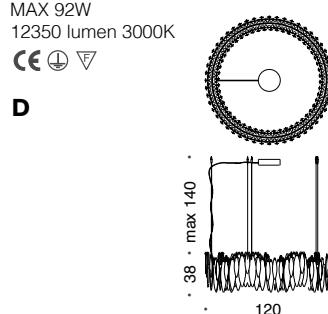

508/12
12 LED - MAX 2,3W
3564 lumen
2800 K

D

508/10
10 LED - MAX 2,3W
2970 lumen
2800 K

D

508/120
2xSTRIP LED 14.4W
MAX 92W
12350 lumen 3000K

D

508/80
2xSTRIP LED 14.4W
MAX 58W
7600 lumen 3000K

D

507/18
18 LED - MAX 2,3W
5346 lumen
2800 K

D

507/12
12 LED - MAX 2,3W
3564 lumen
2800 K

D

507/10
10 LED - MAX 2,3W
2970 lumen
2800 K

D

507/6S
6 LED - MAX 2,3W
1782 lumen
2800 K

D