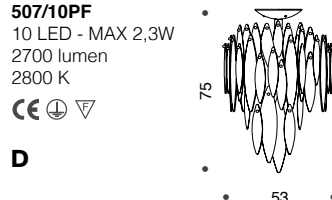

507/10PF
10 LED - MAX 2,3W
2700 lumen
2800 K

D