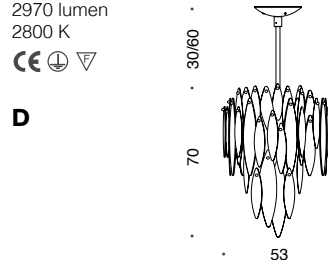

508/12
12 LED - MAX 2,3W
3564 lumen
2800 K

D

508/10
10 LED - MAX 2,3W
2970 lumen
2800 K

D

508/120
2xSTRIP LED 14.4W
MAX 92W
12350 lumen 3000K

D

508/80
2xSTRIP LED 14.4W
MAX 58W
7600 lumen 3000K

D

507/18
18 LED - MAX 2,3W
5346 lumen
2800 K

D

507/12
12 LED - MAX 2,3W
3564 lumen
2800 K

D

507/10
10 LED - MAX 2,3W
2970 lumen
2800 K

D

507/6S
6 LED - MAX 2,3W
1782 lumen
2800 K

D