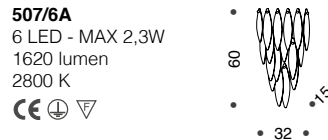

507/18
18 LED - MAX 2,3W
5346 lumen
2800 K

D

507/12
12 LED - MAX 2,3W
3564 lumen
2800 K

D

507/10
10 LED - MAX 2,3W
2970 lumen
2800 K

D

507/6S
6 LED - MAX 2,3W
1782 lumen
2800 K

D

507/12PF
12 LED - MAX 2,3W
3270 lumen
2800 K

D

507/10PF
10 LED - MAX 2,3W
2700 lumen
2800 K

D

507/6A
6 LED - MAX 2,3W
1620 lumen
2800 K

D

507/3A
3 LED - MAX 2,3W
810 lumen
2800 K

D