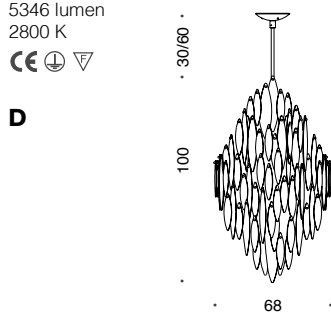

508/12
12 LED - MAX 2,3W
3564 lumen
2800 K

D

508/10
10 LED - MAX 2,3W
2970 lumen
2800 K

D

508/120
2xSTRIP LED 14.4W
MAX 92W
12350 lumen 3000K

D

508/80
2xSTRIP LED 14.4W
MAX 58W
7600 lumen 3000K

D

507/18
18 LED - MAX 2,3W
5346 lumen
2800 K

D

507/12
12 LED - MAX 2,3W
3564 lumen
2800 K

D

507/10
10 LED - MAX 2,3W
2970 lumen
2800 K

D

507/6S
6 LED - MAX 2,3W
1782 lumen
2800 K

D