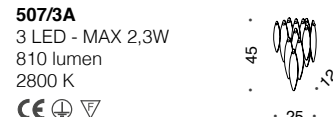

507/12PF
12 LED - MAX 2,3W
3270 lumen
2800 K

D

507/10PF
10 LED - MAX 2,3W
2700 lumen
2800 K

D

507/6A
6 LED - MAX 2,3W
1620 lumen
2800 K

D

507/3A
3 LED - MAX 2,3W
810 lumen
2800 K

D