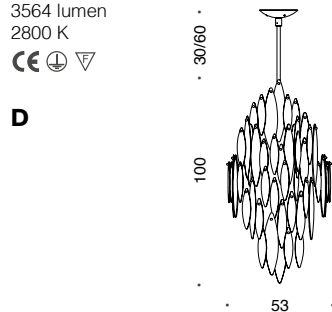

508/12
12 LED - MAX 2,3W
3564 lumen
2800 K

D

508/10
10 LED - MAX 2,3W
2970 lumen
2800 K

D

508/120
2xSTRIP LED 14.4W
MAX 92W
12350 lumen 3000K

D

508/80
2xSTRIP LED 14.4W
MAX 58W
7600 lumen 3000K

D

507/18
18 LED - MAX 2,3W
5346 lumen
2800 K

D

507/12
12 LED - MAX 2,3W
3564 lumen
2800 K

D

507/10
10 LED - MAX 2,3W
2970 lumen
2800 K

D

507/6S
6 LED - MAX 2,3W
1782 lumen
2800 K

D