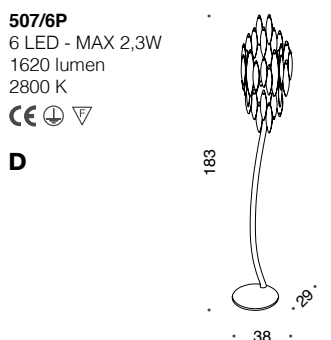

508/12
12 LED - MAX 2,3W
3564 lumen
2800 K

D

508/10
10 LED - MAX 2,3W
2970 lumen
2800 K

D

508/120
2xSTRIP LED 14.4W
MAX 92W
12350 lumen 3000K

D

508/80
2xSTRIP LED 14.4W
MAX 58W
7600 lumen 3000K

D

507/18
18 LED - MAX 2,3W
5346 lumen
2800 K

D

507/12
12 LED - MAX 2,3W
3564 lumen
2800 K

D

507/10
10 LED - MAX 2,3W
2970 lumen
2800 K

D

507/6S
6 LED - MAX 2,3W
1782 lumen
2800 K

D

507/12PF
12 LED - MAX 2,3W
3270 lumen
2800 K

D

507/10PF
10 LED - MAX 2,3W
2700 lumen
2800 K

D

507/6A
6 LED - MAX 2,3W
1620 lumen
2800 K

D

507/3A
3 LED - MAX 2,3W
810 lumen
2800 K

D

507/6P
6 LED - MAX 2,3W
1620 lumen
2800 K

D

507/4L
4 LED - MAX 2,3W
1080 lumen
2800 K

D